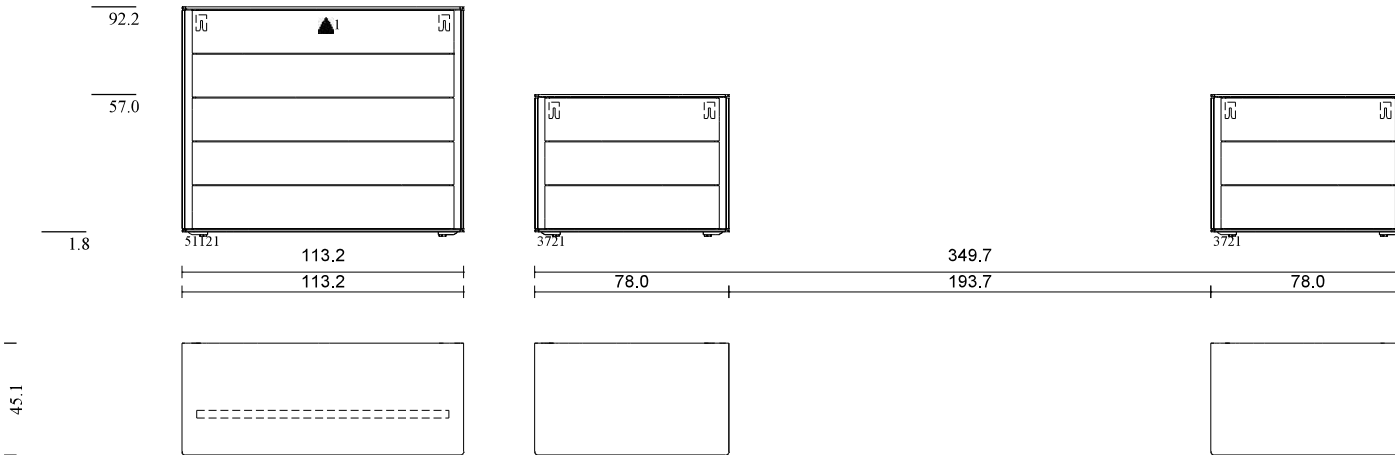

RH 250.0

Gesamtlänge Bett 212.5 cm

#3010 Höhe 2
 #3180 Bettkasten
 #977 Leuchte

Rows

A

MUB1 [wv5m yhg4] 12.05.2020

| | | | | |
|-------------------------------------|------------------------------------|--|--|--|
| Headboard | Bed surround | | | |
| Core walnut | Core walnut | | | |
| Cushions for wood/lacquer headboard | Leg variants | | | |
| 5108 Leather white | bed box high-gloss chrome height 2 | | | |
| lower bed frame | | | | |
| Lacquer white | | | | |

| | |
|---------------------|----|
| Project number: | 92 |
| commission / client | |
| Customer: | |

Rows

B

C

D

MUF3 [wv5m yhg4] 12.05.2020

| | | | | | | |
|------------------------------|--------------------------------|--|--|--|---------------------|----|
| Front | Unit carcass | | | | Project number: | 92 |
| Core walnut | Pure-white lacquer | | | | commission / client | |
| Frames/Applications | Wood laminate Soloist | | | | Customer: | |
| Pure-white lacquer | oak natural | | | | | |
| Cornice/Passepartout version | Interior carcass | | | | | |
| Pure-white lacquer | lacquer-grey | | | | | |
| Handle | Design blind Intermediate unit | | | | | |
| Handle design U Core walnut | White lacquered glass | | | | | |

| Rows | E | F | G | H | MUK1 [wv5m yhg4] 12.05.2020 |
|-----------------------------|-----------------------------|---|---|---|-----------------------------|
| Front Pure-white lacquer | Unit carcass Core walnut | | | | Project number: 92 |
| Accent Core walnut | Handle Push to Open | | | | commission / client |
| | | | | | Customer: |