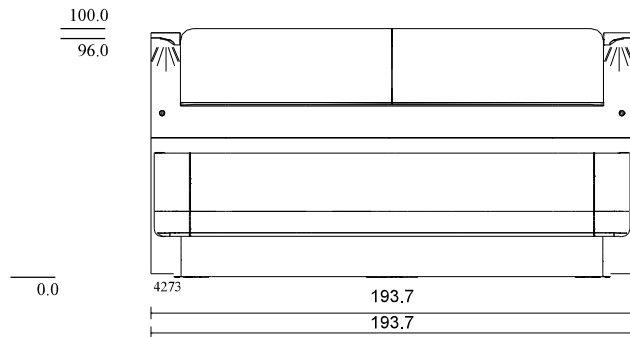

RH 250.0

Gesamtlänge Bett 212.5 cm

#3010 Höhe 2
 #3180 Bettkasten
 #977 Leuchte

Rows

A

MUB1 [wv5m yhg4] 12.05.2020

| | | | | |
|-------------------------------------|------------------------------------|--|--|--|
| Headboard | Bed surround | | | |
| Core walnut | Core walnut | | | |
| Cushions for wood/lacquer headboard | Leg variants | | | |
| 5108 Leather white | bed box high-gloss chrome height 2 | | | |
| lower bed frame | | | | |
| Lacquer white | | | | |

| | |
|---------------------|----|
| Project number: | 92 |
| commission / client | |
| Customer: | |

Rows

B

C

D

MUF3 [wv5m yhg4] 12.05.2020

| | | | | | | |
|------------------------------|--------------------------------|--|--|--|---------------------|----|
| Front | Unit carcass | | | | Project number: | 92 |
| Core walnut | Pure-white lacquer | | | | commission / client | |
| Frames/Applications | Wood laminate Soloist | | | | Customer: | |
| Pure-white lacquer | oak natural | | | | | |
| Cornice/Passepartout version | Interior carcass | | | | | |
| Pure-white lacquer | lacquer-grey | | | | | |
| Handle | Design blind Intermediate unit | | | | | |
| Handle design U Core walnut | White lacquered glass | | | | | |

| Rows | E | F | G | H | MUK1 [wv5m yhg4] 12.05.2020 |
|-----------------------------|-----------------------------|---|---|---|-----------------------------|
| Front Pure-white lacquer | Unit carcass Core walnut | | | | Project number: 92 |
| Accent Core walnut | Handle Push to Open | | | | commission / client |
| | | | | | Customer: |