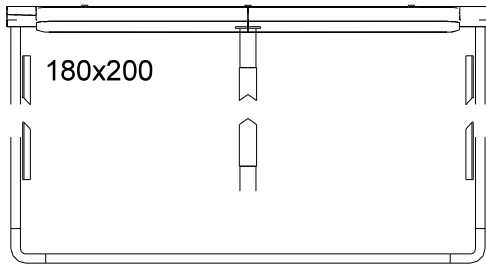

RH 250.0

Gesamtlänge Bett 212.5 cm

#3010 Höhe 2
 #3180 Bettkasten
 #977 Leuchte

Rows

A

MUB1 [wv5m yhg4] 12.05.2020

| | | | | |
|-------------------------------------|------------------------------------|--|--|--|
| Headboard | Bed surround | | | |
| Core walnut | Core walnut | | | |
| Cushions for wood/lacquer headboard | Leg variants | | | |
| 5108 Leather white | bed box high-gloss chrome height 2 | | | |
| lower bed frame | | | | |
| Lacquer white | | | | |

| | |
|---------------------|----|
| Project number: | 92 |
| commission / client | |
| Customer: | |

Rows

B

C

D

MUF3 [wv5m yhg4] 12.05.2020

| | | | | | | |
|------------------------------|--------------------------------|--|--|--|---------------------|----|
| Front | Unit carcass | | | | Project number: | 92 |
| Core walnut | Pure-white lacquer | | | | commission / client | |
| Frames/Applications | Wood laminate Soloist | | | | Customer: | |
| Pure-white lacquer | oak natural | | | | | |
| Cornice/Passepartout version | Interior carcass | | | | | |
| Pure-white lacquer | lacquer-grey | | | | | |
| Handle | Design blind Intermediate unit | | | | | |
| Handle design U Core walnut | White lacquered glass | | | | | |

| Rows | E | F | G | H | MUK1 [wv5m yhg4] 12.05.2020 |
|-----------------------------|-----------------------------|---|---|---|-----------------------------|
| Front Pure-white lacquer | Unit carcass Core walnut | | | | Project number: 92 |
| Accent Core walnut | Handle Push to Open | | | | commission / client |
| | | | | | Customer: |