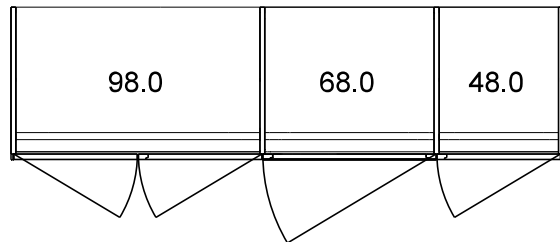

RH 250.0

Gesamtlänge Bett 212.5 cm

#3010 Höhe 2
 #3180 Bettkasten
 #977 Leuchte

Rows

A

MUB1 [wv5m yhg4] 12.05.2020

| | | | | |
|-------------------------------------|------------------------------------|--|--|--|
| Headboard | Bed surround | | | |
| Core walnut | Core walnut | | | |
| Cushions for wood/lacquer headboard | Leg variants | | | |
| 5108 Leather white | bed box high-gloss chrome height 2 | | | |
| lower bed frame | | | | |
| Lacquer white | | | | |

| | |
|---------------------|----|
| Project number: | 92 |
| commission / client | |
| Customer: | |

Rows

B

C

D

MUF3 [wv5m yhg4] 12.05.2020

| | | | | | | |
|------------------------------|--------------------------------|--|--|--|---------------------|----|
| Front | Unit carcass | | | | Project number: | 92 |
| Core walnut | Pure-white lacquer | | | | commission / client | |
| Frames/Applications | Wood laminate Soloist | | | | Customer: | |
| Pure-white lacquer | oak natural | | | | | |
| Cornice/Passepartout version | Interior carcass | | | | | |
| Pure-white lacquer | lacquer-grey | | | | | |
| Handle | Design blind Intermediate unit | | | | | |
| Handle design U Core walnut | White lacquered glass | | | | | |