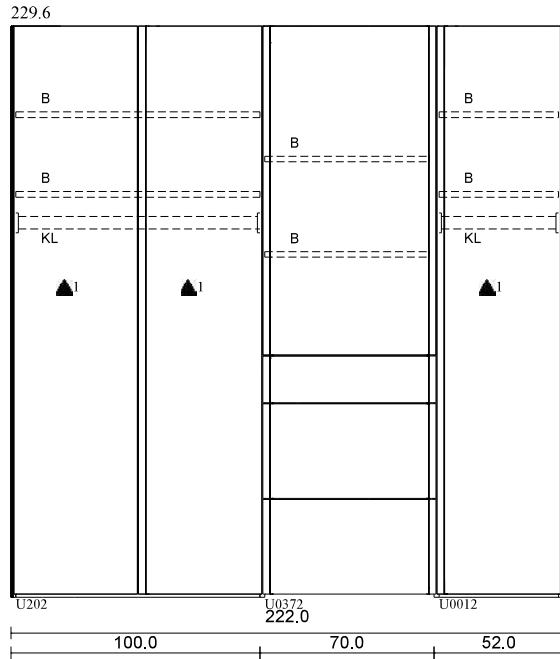

RH 250.0

Gesamtlänge Bett 212.5 cm

#3010 Höhe 2
 #3180 Bettkasten
 #977 Leuchte

Rows

A

MUB1 [wv5m yhg4] 12.05.2020

| | | | | |
|-------------------------------------|------------------------------------|--|--|--|
| Headboard | Bed surround | | | |
| Core walnut | Core walnut | | | |
| Cushions for wood/lacquer headboard | Leg variants | | | |
| 5108 Leather white | bed box high-gloss chrome height 2 | | | |
| lower bed frame | | | | |
| Lacquer white | | | | |

| | |
|---------------------|----|
| Project number: | 92 |
| commission / client | |
| Customer: | |

Rows

B

C

D

MUF3 [wv5m yhg4] 12.05.2020

| | | | | | | |
|------------------------------|--------------------------------|--|--|--|---------------------|----|
| Front | Unit carcass | | | | Project number: | 92 |
| Core walnut | Pure-white lacquer | | | | commission / client | |
| Frames/Applications | Wood laminate Soloist | | | | Customer: | |
| Pure-white lacquer | oak natural | | | | | |
| Cornice/Passepartout version | Interior carcass | | | | | |
| Pure-white lacquer | lacquer-grey | | | | | |
| Handle | Design blind Intermediate unit | | | | | |
| Handle design U Core walnut | White lacquered glass | | | | | |

| Rows | E | F | G | H | MUK1 [wv5m yhg4] 12.05.2020 |
|-----------------------------|-----------------------------|---|---|---|-----------------------------|
| Front Pure-white lacquer | Unit carcass Core walnut | | | | Project number: 92 |
| Accent Core walnut | Handle Push to Open | | | | commission / client |
| | | | | | Customer: |